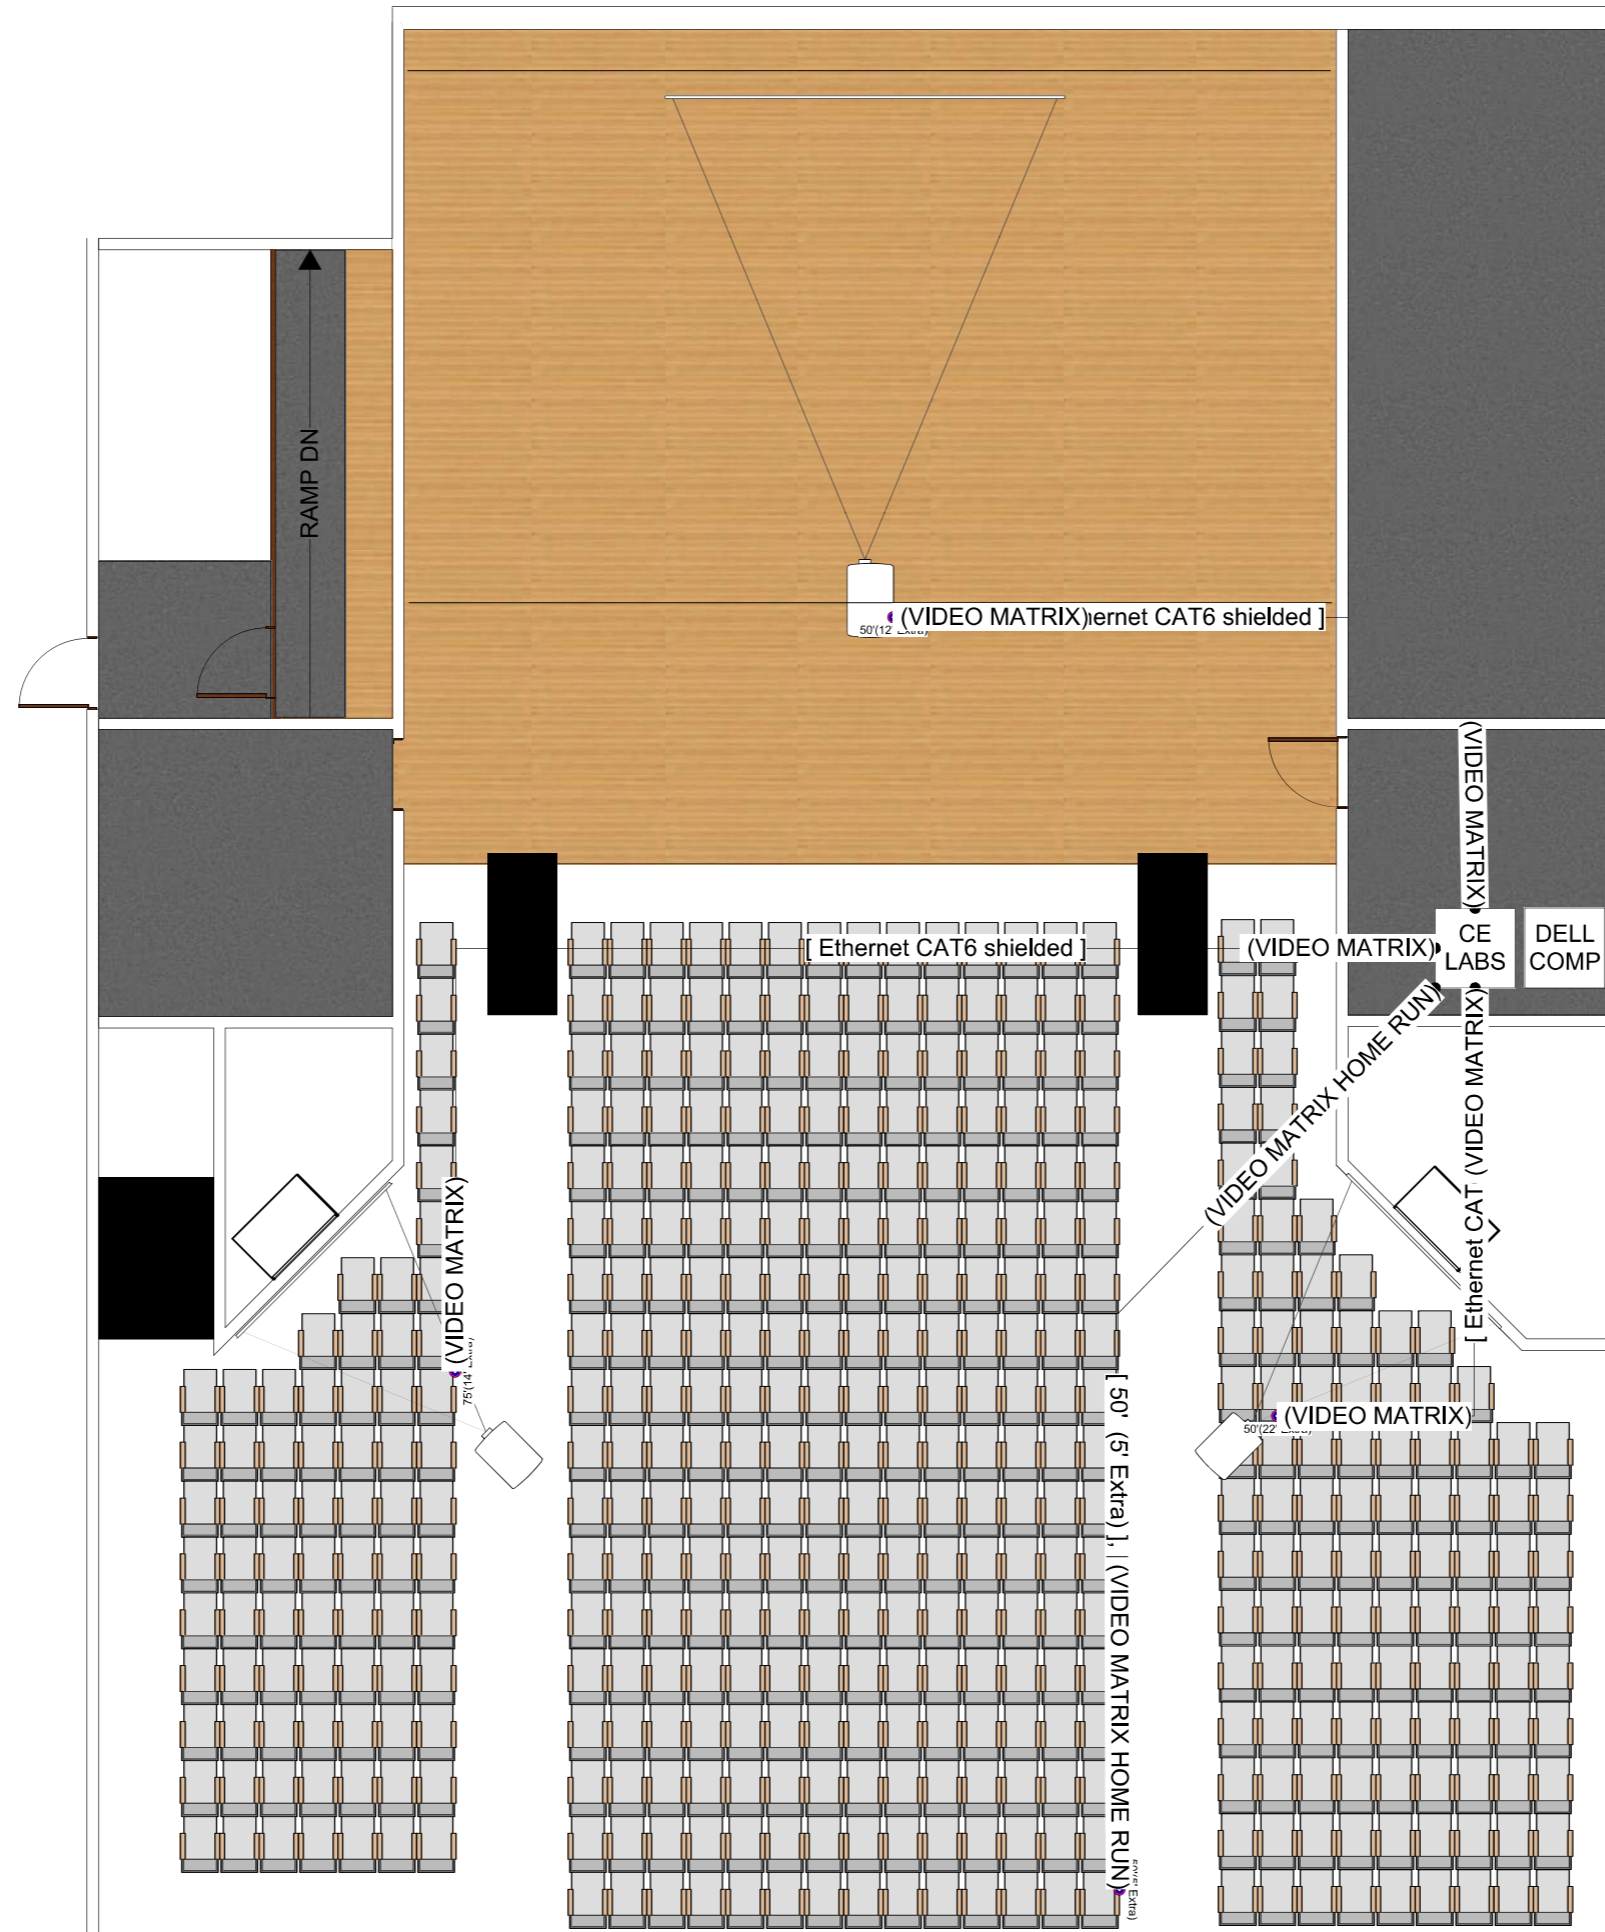

VIDEO DISTRIBUTION SYSTEM PLOT

LEGEND

BARCO RLM6
6K LUMENS
1080P

OPTOMA
5K LUMENS
1080P

CE LABS
4X4 MATRIX
HDMI

DELL XP
RESOLUOME
ARENA 6